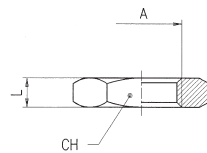

## Bulkhead Connector

Code	A	B	C MAX	D	E	CH1	CH2
3060-M5	M5	M10 x 1	7	10.5	3.5	14	14
3060-1/8	1/8"	M16 x 1.5	10	14	4	22	19
3060-1/4	1/4"	M20 x 1.5	16	21	4	27	24
3060-3/8	3/8"	M26 x 1.5	15	21	5	32	30
3060-1/2	1/2"	M28 x 1.5	21	27	6	36	32

## Lock Nut

Code	A	L	CH
KM10WN	1/8"	4.5	14
KM13WN	1/4"	5	17
KM17WN	3/8"	6	20
KM21WN	1/2"	6	24

## Brass Elbows, Male Thread BSPT x Hose Tail

Code	A	A1	B	C	D	CH
3055-6-1/8	6	1/8"	7.5mm	17mm	14mm	11mm
3055-6-1/4	6	1/4"	11mm	22mm	14mm	11mm
3055-9-1/4	9	1/4"	11mm	22mm	14mm	11mm