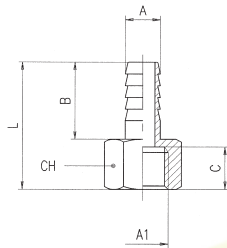

## Bulkhead Connector

Code	A	B	C MAX	D	E	CH1	CH2
3060-M5	M5	M10 x 1	7	10.5	3.5	14	14
3060-1/8	1/8"	M16 x 1.5	10	14	4	22	19
3060-1/4	1/4"	M20 x 1.5	16	21	4	27	24
3060-3/8	3/8"	M26 x 1.5	15	21	5	32	30
3060-1/2	1/2"	M28 x 1.5	21	27	6	36	32

## Lock Nut

Code	A	L	CH
KM10WN	1/8"	4.5	14
KM13WN	1/4"	5	17
KM17WN	3/8"	6	20
KM21WN	1/2"	6	24

## Female Hose Tail Fixed

Code	A	A1	B	C	L	CH
FHT7/10	7	1/8"	19.5	8.5	30	14
FHT7/13	7	1/4"	19.5	11	32.5	17
FHT8/13	8	1/4"	19.5	11	32.5	17
FHT9/13	9	1/4"	19.5	11	32.5	17
FHT9/17	9	3/8"	19.5	11.5	33.5	20
FHT10/17	10	3/8"	19.5	11.5	33.5	20
FHT12/17	12	3/8"	19.5	11.5	33.5	20
FHT12/21	12	1/2"	19.5	14.5	37.5	24

## Brass Elbows, Male Thread BSPT x Hose Tail

Code	A	A1	B	C	D	CH
3055-6-1/8	6	1/8"	7.5mm	17mm	14mm	11mm
3055-6-1/4	6	1/4"	11mm	22mm	14mm	11mm
3055-9-1/4	9	1/4"	11mm	22mm	14mm	11mm