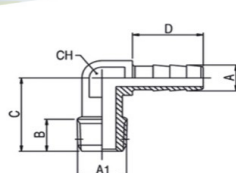

## Bulkhead Connector

Code	A	B	C MAX	D	E	CH1	CH2
3060-M5	M5	M10 x 1	7	10.5	3.5	14	14
3060-1/8	1/8"	M16 x 1.5	10	14	4	22	19
3060-1/4	1/4"	M20 x 1.5	16	21	4	27	24
3060-3/8	3/8"	M26 x 1.5	15	21	5	32	30
3060-1/2	1/2"	M28 x 1.5	21	27	6	36	32

## Lock Nut

Code	A	L	CH
KM10WN	1/8"	4.5	14
KM13WN	1/4"	5	17
KM17WN	3/8"	6	20
KM21WN	1/2"	6	24

## Female Hose Tail Fixed

Code	A	A1	B	C	L	CH
FHT7/10	7	1/8"	19.5	8.5	30	14
FHT7/13	7	1/4"	19.5	11	32.5	17
FHT8/13	8	1/4"	19.5	11	32.5	17
FHT9/13	9	1/4"	19.5	11	32.5	17
FHT9/17	9	3/8"	19.5	11.5	33.5	20
FHT10/17	10	3/8"	19.5	11.5	33.5	20
FHT12/17	12	3/8"	19.5	11.5	33.5	20
FHT12/21	12	1/2"	19.5	14.5	37.5	24

## Brass Elbows, Male Thread BSPT x Hose Tail

Code	A	A1	B	C	D	CH
3055-6-1/8	6	1/8"	7.5mm	17mm	14mm	11mm
3055-6-1/4	6	1/4"	11mm	22mm	14mm	11mm
3055-9-1/4	9	1/4"	11mm	22mm	14mm	11mm