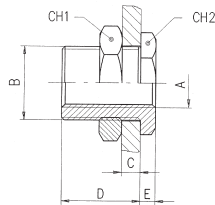

## Bulkhead Connector

Code	A	B	C MAX	D	E	CH1	CH2
3060-M5	M5	M10 x 1	7	10.5	3.5	14	14
3060-1/8	1/8"	M16 x 1.5	10	14	4	22	19
3060-1/4	1/4"	M20 x 1.5	16	21	4	27	24
3060-3/8	3/8"	M26 x 1.5	15	21	5	32	30
3060-1/2	1/2"	M28 x 1.5	21	27	6	36	32

## Lock Nut

Code	A	L	CH
KM10WN	1/8"	4.5	14
KM13WN	1/4"	5	17
KM17WN	3/8"	6	20
KM21WN	1/2"	6	24

## Female Hose Tail Fixed

Code	A	A1	B	C	L	CH
FHT7/10	7	1/8"	19.5	8.5	30	14
FHT7/13	7	1/4"	19.5	11	32.5	17
FHT8/13	8	1/4"	19.5	11	32.5	17
FHT9/13	9	1/4"	19.5	11	32.5	17
FHT9/17	9	3/8"	19.5	11.5	33.5	20
FHT10/17	10	3/8"	19.5	11.5	33.5	20
FHT12/17	12	3/8"	19.5	11.5	33.5	20
FHT12/21	12	1/2"	19.5	14.5	37.5	24

## Brass Elbows, Male Thread BSPT x Hose Tail

Code	A	A1	B	C	D	CH
3055-6-1/8	6	1/8"	7.5mm	17mm	14mm	11mm
3055-6-1/4	6	1/4"	11mm	22mm	14mm	11mm
3055-9-1/4	9	1/4"	11mm	22mm	14mm	11mm